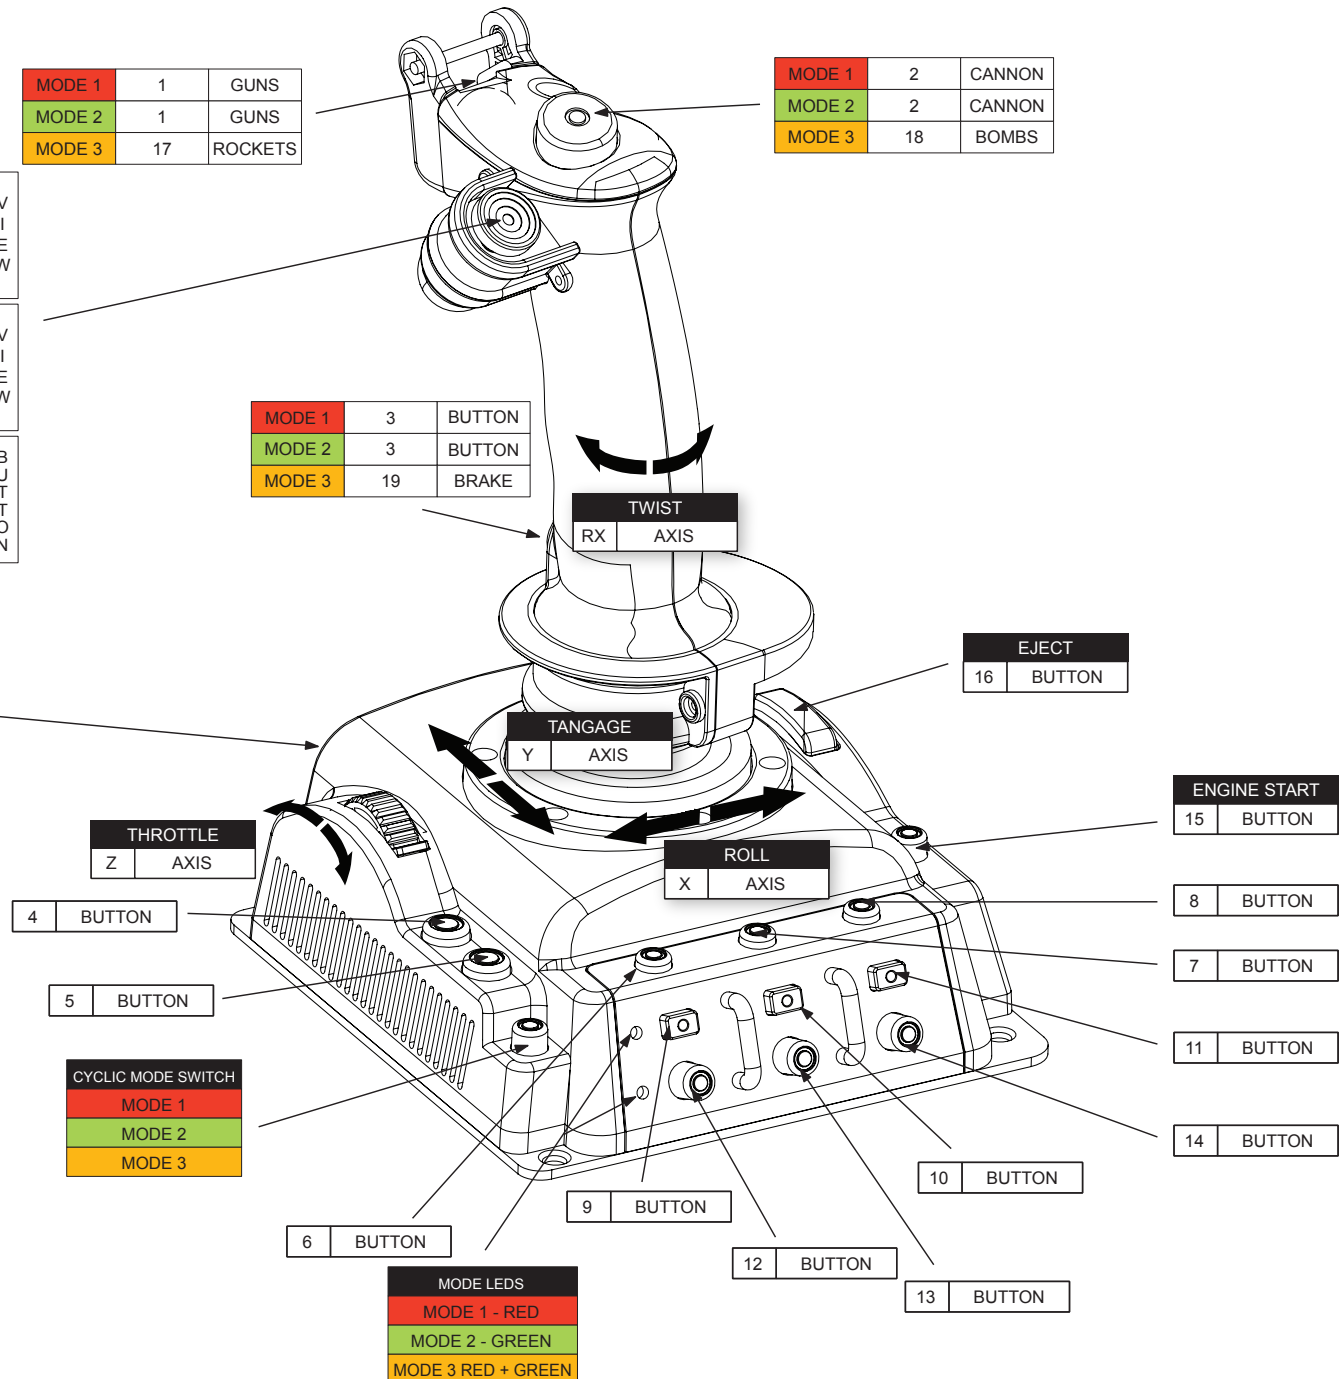

AXES & BUTTONS MAPPING

MODE 1	1	GUNS
MODE 2	1	GUNS
MODE 3	17	ROCKETS

MODE 1	2	CANNON
MODE 2	2	CANNON
MODE 3	18	BOMBS

MODE 1	HAT 1 UP	LOOK UP	VIEW
	HAT 1 DN	LOOK DOWN	
	HAT 1 LEFT	LOOK LEFT	
	HAT 1 RIGHT	LOOK RIGHT	
MODE 2	HAT 2 UP	MOVE UP	VIEW
	HAT 2 DN	MOVE DOWN	
	HAT 2 LEFT	MOVE LEFT	
	HAT 2 RIGHT	MOVE RIGHT	
MODE 3	20	TRIM X-	BUTTON
	21	TRIM X+	
	22	TRIM Y-	
	23	TRIM Y+	

MODE 1	3	BUTTON
MODE 2	3	BUTTON
MODE 3	19	BRAKE

RUDDER PEDALS (EXTERNAL)	
RY	RUDDER
RZ	LEFT BRAKE
SLIDER	RIGHT BRAKE

AXES: 7	4 + 3 (EXTERNAL)
HATS: 2	WITH MODE FUNCTION
BUTTONS: 23	WITH MODE FUNCTION
LEDS: 2	MODE INDICATOR

CYCLIC MODE SWITCH	
MODE 1	
MODE 2	
MODE 3	

MODE LEDS	
MODE 1 - RED	
MODE 2 - GREEN	
MODE 3 RED + GREEN	